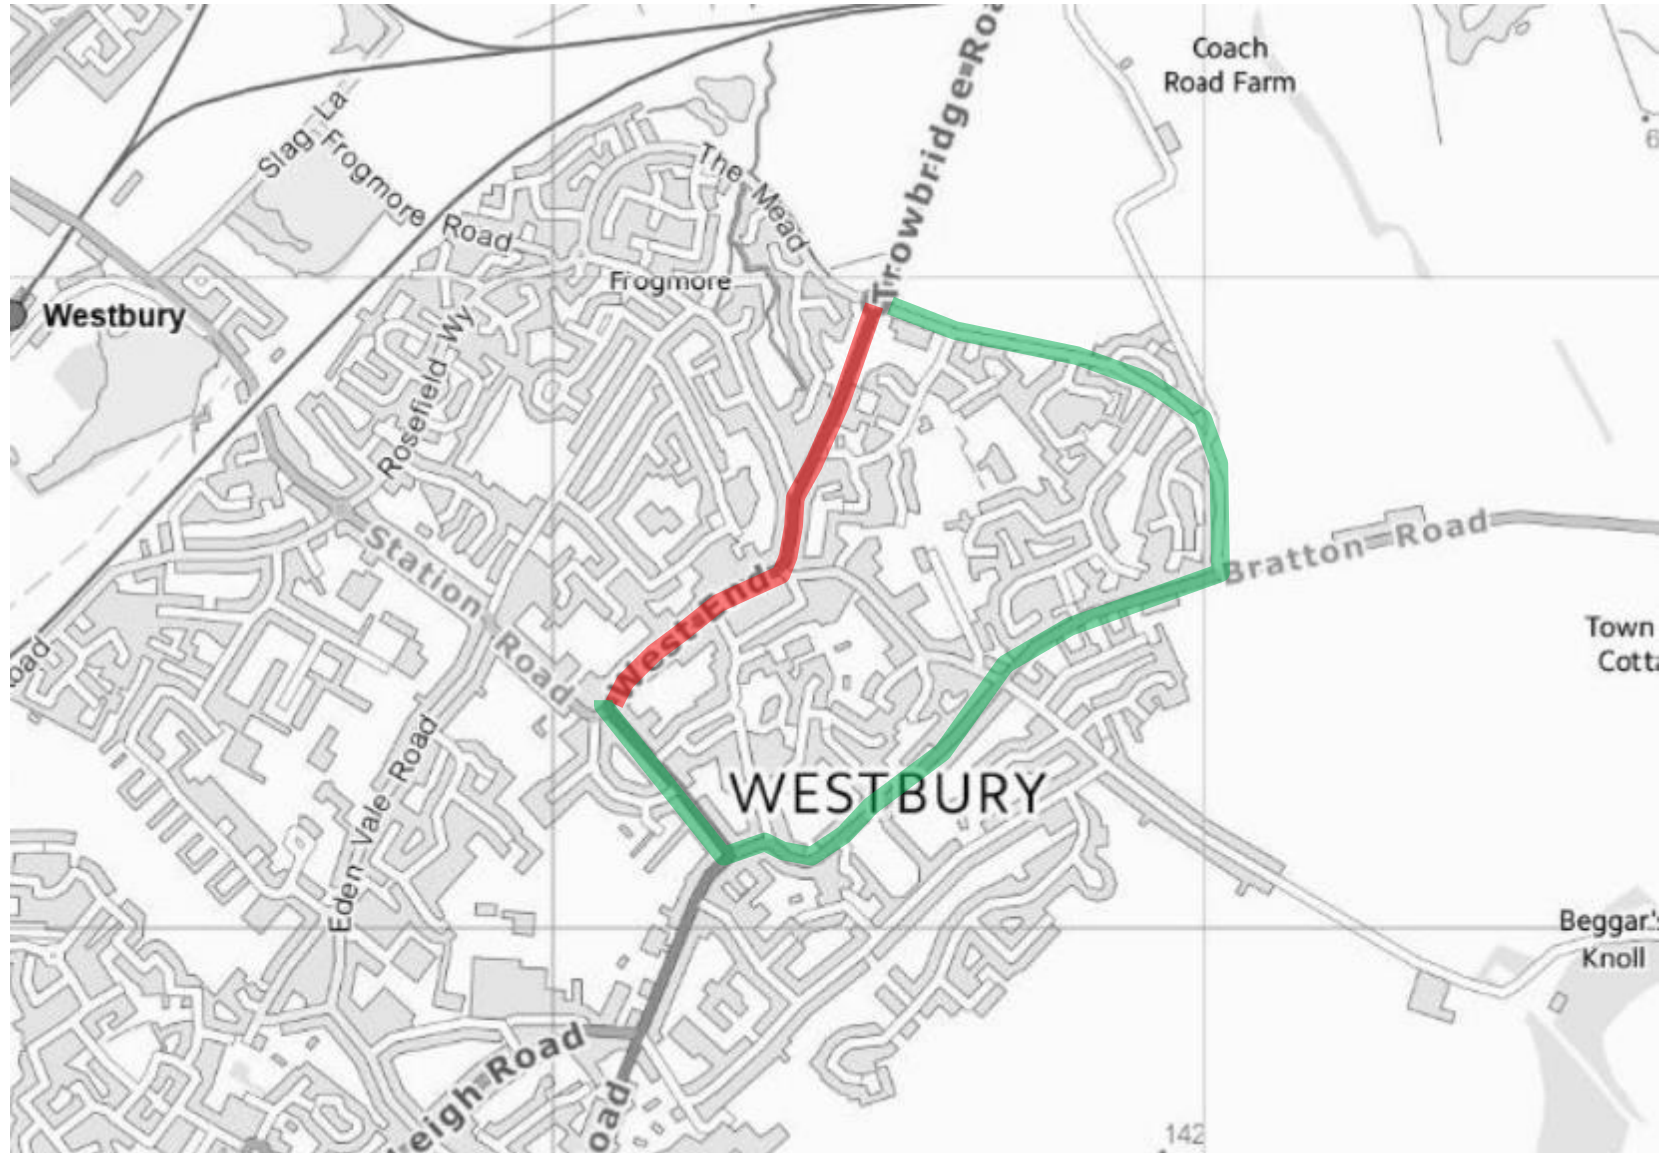

A350 Westbury HGV Route

A350 Westbury LIGHT GV and CAR Route PHASE 1

A350 Westbury LIGHT GV and CAR Route PHASES 2 AND 3
< 7.5T ROUTE HAS A WEIGHT LIMIT